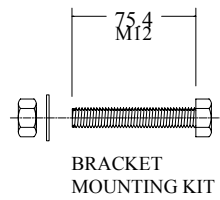

SIDE ELEVATION

BRACKET MOUNTING KIT

PAN MOUNTING KIT

FRONT ELEVATION

MECCA
TOILET PAN
INWALL BRACKET