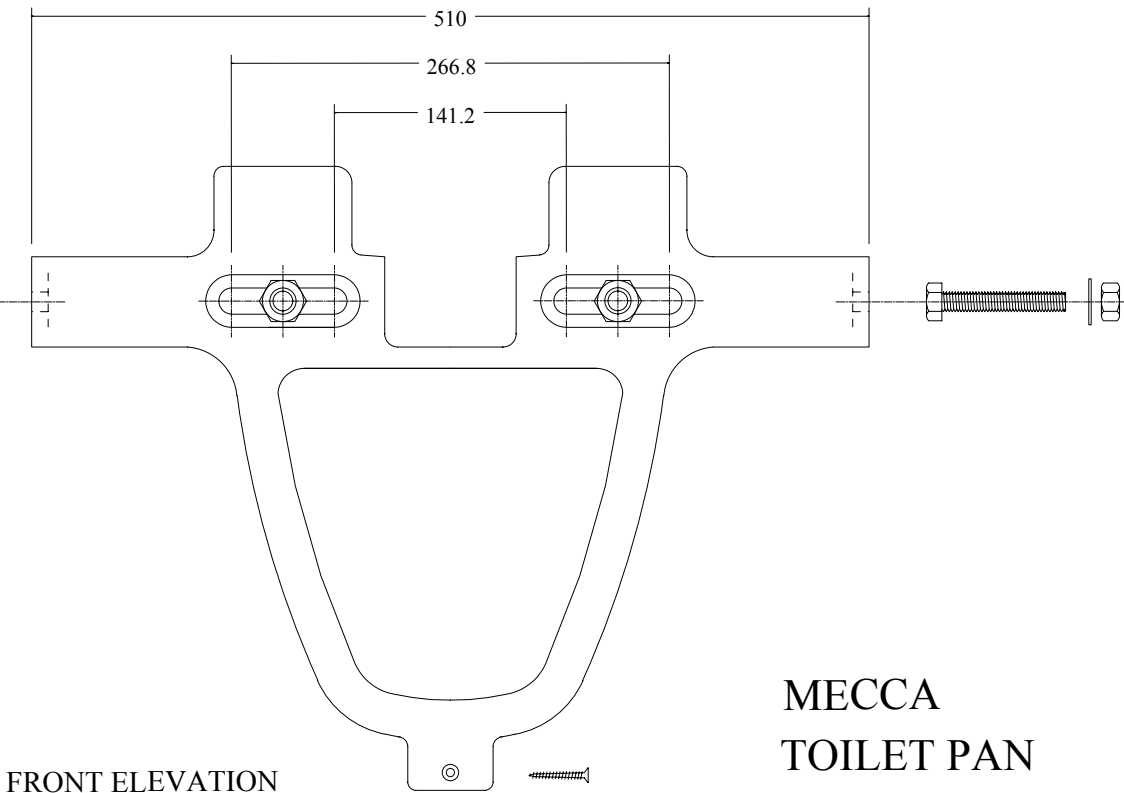

SIDE ELEVATION

BRACKET MOUNTING KIT

PAN MOUNTING KIT

FRONT ELEVATION

MECCA
TOILET PAN
INWALL BRACKET