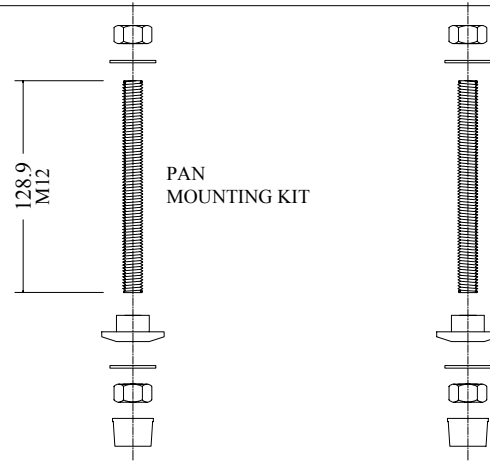

SIDE ELEVATION

BRACKET MOUNTING KIT

PAN MOUNTING KIT

FRONT ELEVATION

MECCA
TOILET PAN
INWALL BRACKET